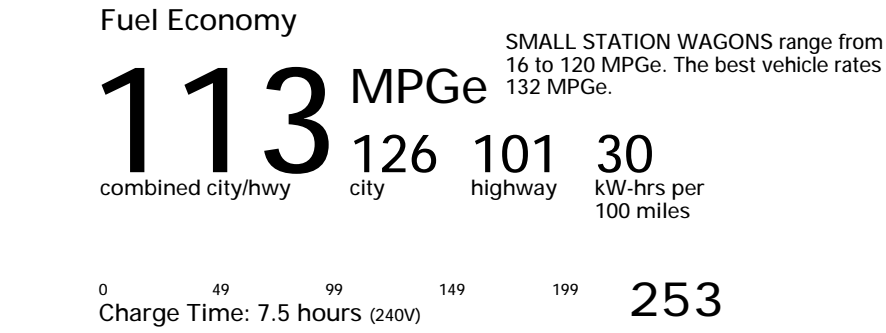

You save \$4,750
 in fuel costs over 5 years compared to the average new vehicle.

Annual fuel cost \$650

Fuel Economy & Greenhouse Gas Rating (tailpipe only) Smog Rating (tailpipe only)

This vehicle emits 0 grams CO₂ per mile. The best emits 0 grams per mile (tailpipe only). Does not include emission from generating electricity; learn more at fueleconomy.gov.